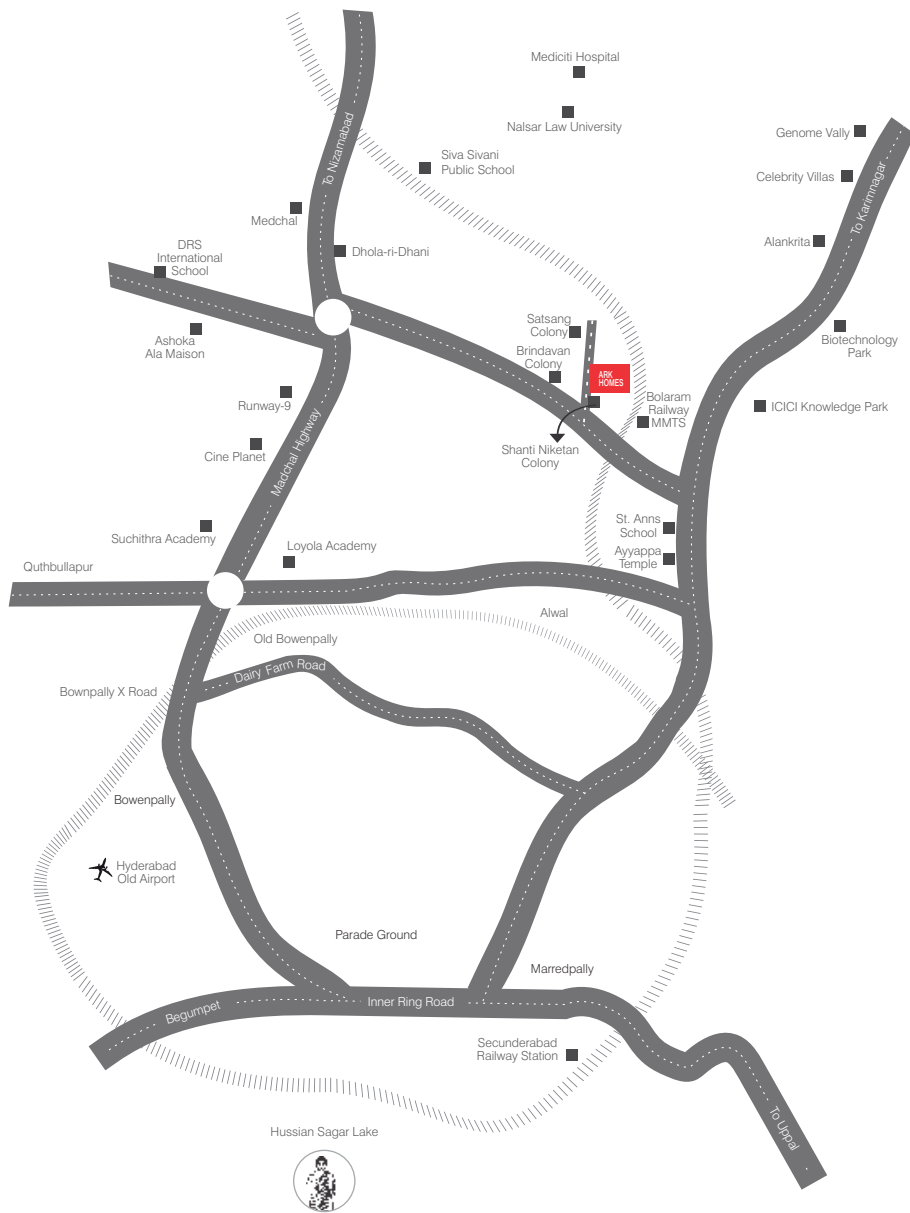

UNMATCHED CONNECTIVITY IS PEACE OF MIND

Commuting is a key aspect in our lives. It plays its part in building up the stress, be it driving or taking public transport. ARK Homes is strategically located near Kompally. Even though the project is tucked away inside from the chaos, it is easily accessible and in close proximity to all major civic infrastructure.

Facilitating faster connectivity from ARK Homes to all parts of the city is Bolarum MMTS Station, that's just 10 minutes by foot and 5 minutes by vehicle. And with the traffic-free roads of Kompally, reaching any destination is easier. With highways and main roads, entertainment centres, educational institutes, corporate offices in close vicinity of ARK Homes, peace of mind is definitely in unmatched connectivity.

KOMPALLY:

Kompally is the 250 feet, 6 Lane, NH 7 towards Nagpur. Outer ring road, multiplexes, educational institutes make Kompally the perfect place to reside. The land value is estimated to appreciate over the years and makes a compelling case for investment.